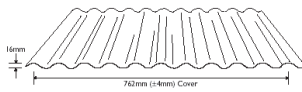

MAINTENANCE

No gutter guard system is completely maintenance free. From time to time, you will need to check your gutter guard for any debris caught on the edge of the mesh or saddles, including the valley mesh. If there is any build-up of sediment or fine debris inside the gutter, use a normal pressure hose to flush the debris through the mesh out of the gutters and down the downpipe. You should not remove the mesh whilst carrying out maintenance.

ROOF TYPES

Corrugated

Tile

Trimdek®

ROLLS

Blue Mountain Mesh 4mm Aluminium gutter guard can be purchased in 10m, 15m and 30m rolls.*

*750mm wide Tile Valley mesh is only available in 10m and 30m rolls.

COLOURS