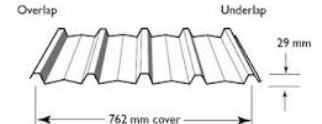

ROOF TYPES

Corrugated

Tile

Trimdek®

ROLLS

Blue Mountain Mesh 4mm Aluminium gutter guard can be purchased in 10m, 15m and 30m rolls.*

*750mm wide Tile Valley mesh is only available in 10m and 30m rolls.

COLOURS