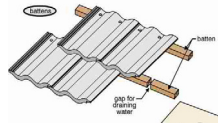

ROOF TYPES

Corrugated

Tile

Trimdek®

ROLLS

Blue Mountain Mesh 4mm Aluminium gutter guard can be purchased in 10m, 15m and 30m rolls.*

*750mm wide Tile Valley mesh is only available in 10m and 30m rolls.

COLOURS